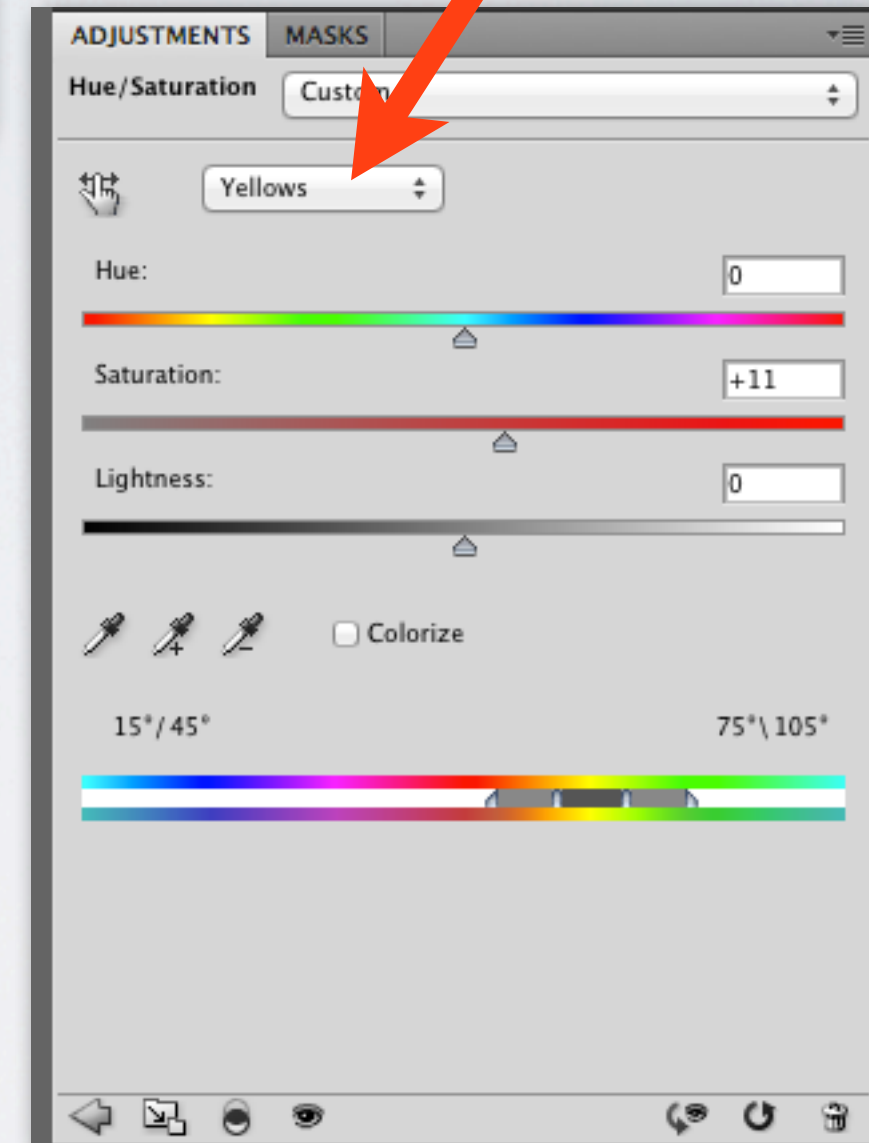

DESATURATED

Original

Hue/Saturation  
Adjustment  
Layer

Drag the  
Saturation  
slider left for  
each color

Try leaving one  
color saturated

DESATURATE

# DESATURATE

Original

*Not finished...*

Adjust colors individually in all three tones

Color Balance Adjustment Layer

# COLOR BALANCE