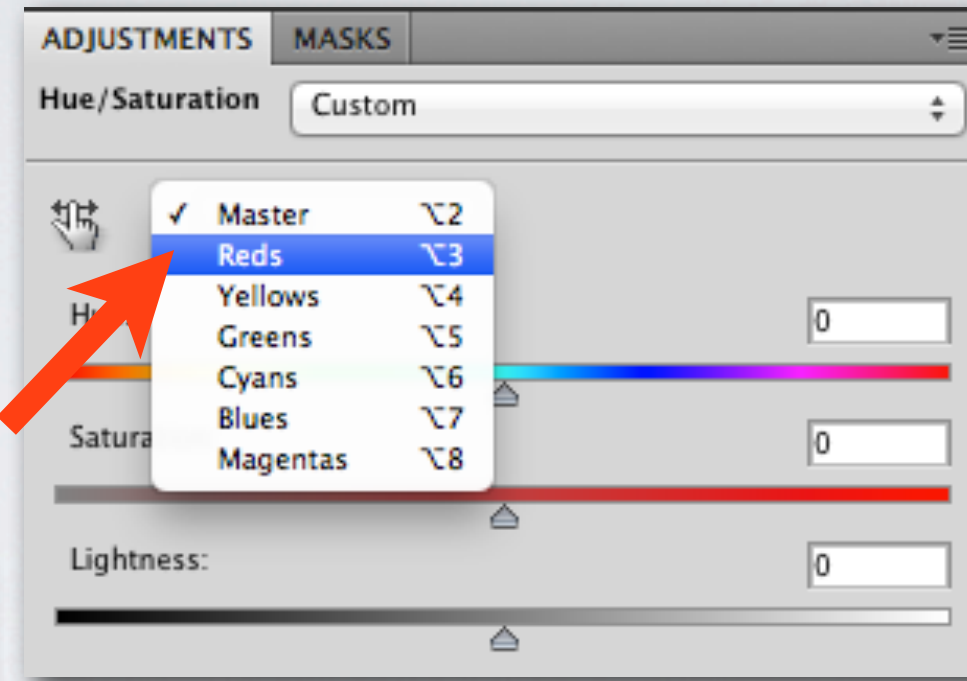

DESATURATED

Original

Hue/Saturation  
Adjustment  
Layer

Drag the  
Saturation  
slider left for  
each color

Try leaving one  
color saturated

DESATURATE

# DESATURATE

Original

*Not finished...*

Adjust colors individually in all three tones

Color Balance Adjustment Layer