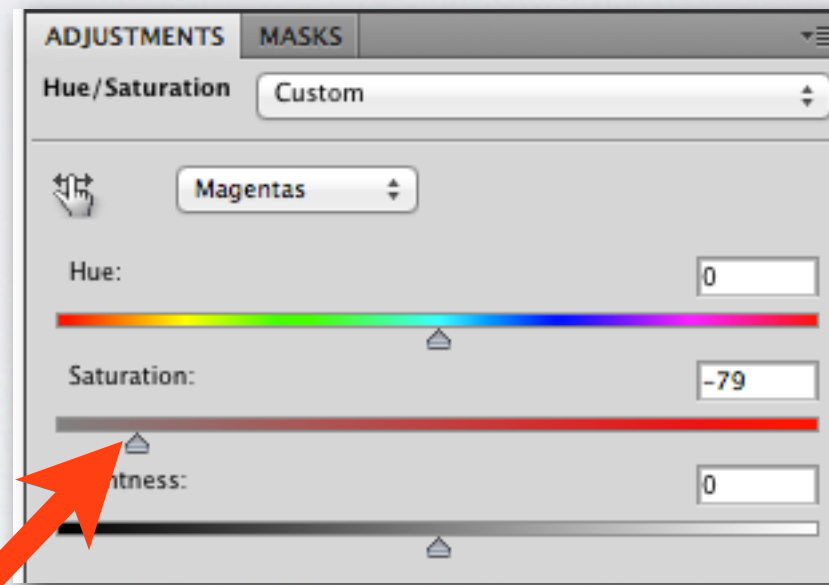

DESATURATED

Original

Hue/Saturation  
Adjustment  
Layer

Drag the  
Saturation  
slider left for  
each color

Try leaving one  
color saturated

DESATURATE

# DESATURATE

Original

*Not finished...*

Adjust colors individually in all three tones

Color Balance Adjustment Layer