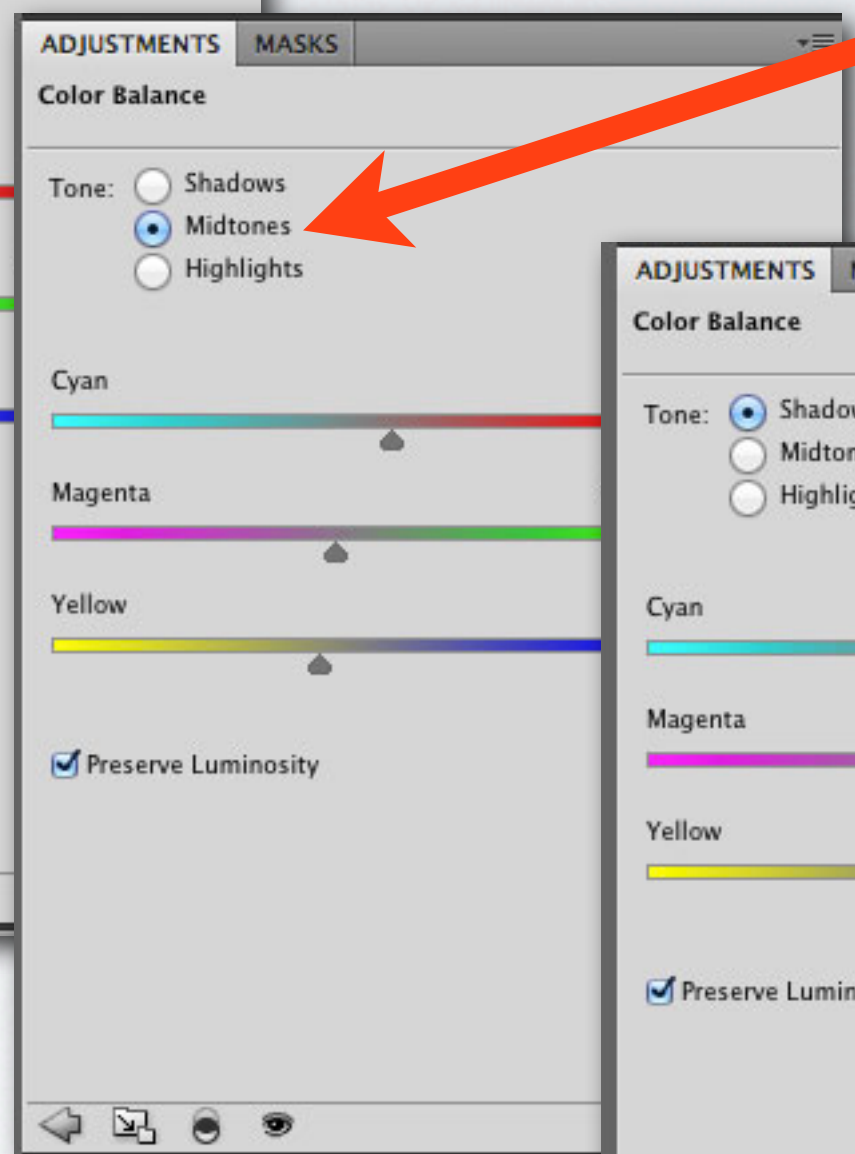

DESATURATED

Original

Hue/Saturation  
Adjustment  
Layer

Drag the  
Saturation  
slider left for  
each color

Try leaving one  
color saturated

DESATURATE

# DESATURATE

Original

*Not finished...*

Adjust colors individually in all three tones

Color Balance Adjustment Layer

# COLOR BALANCE

# DESATURATED & COLOR BALANCED