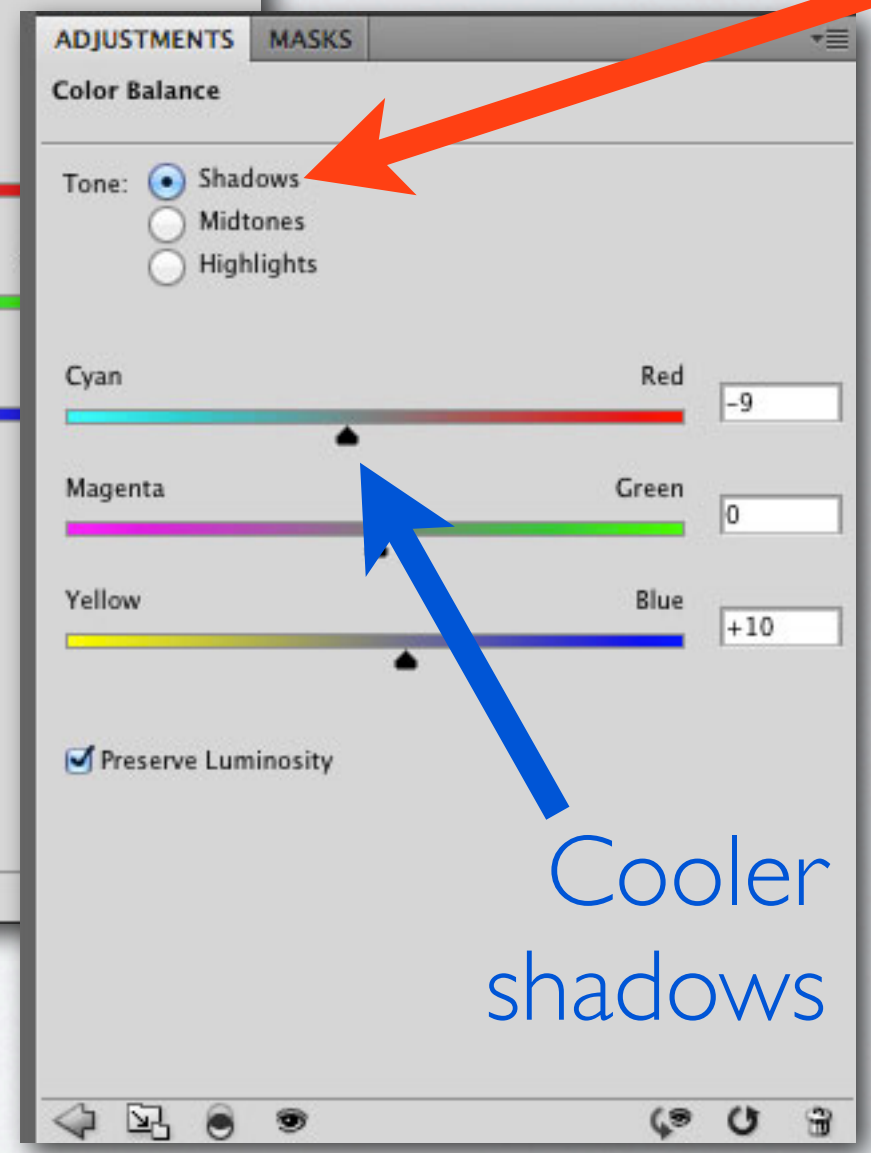

DESATURATED

Original

Hue/Saturation  
Adjustment  
Layer

Drag the  
Saturation  
slider left for  
each color

Try leaving one  
color saturated

DESATURATE

# DESATURATE

Original

*Not finished...*

Adjust colors individually in all three tones

Color Balance Adjustment Layer

# COLOR BALANCE

# DESATURATED & COLOR BALANCED