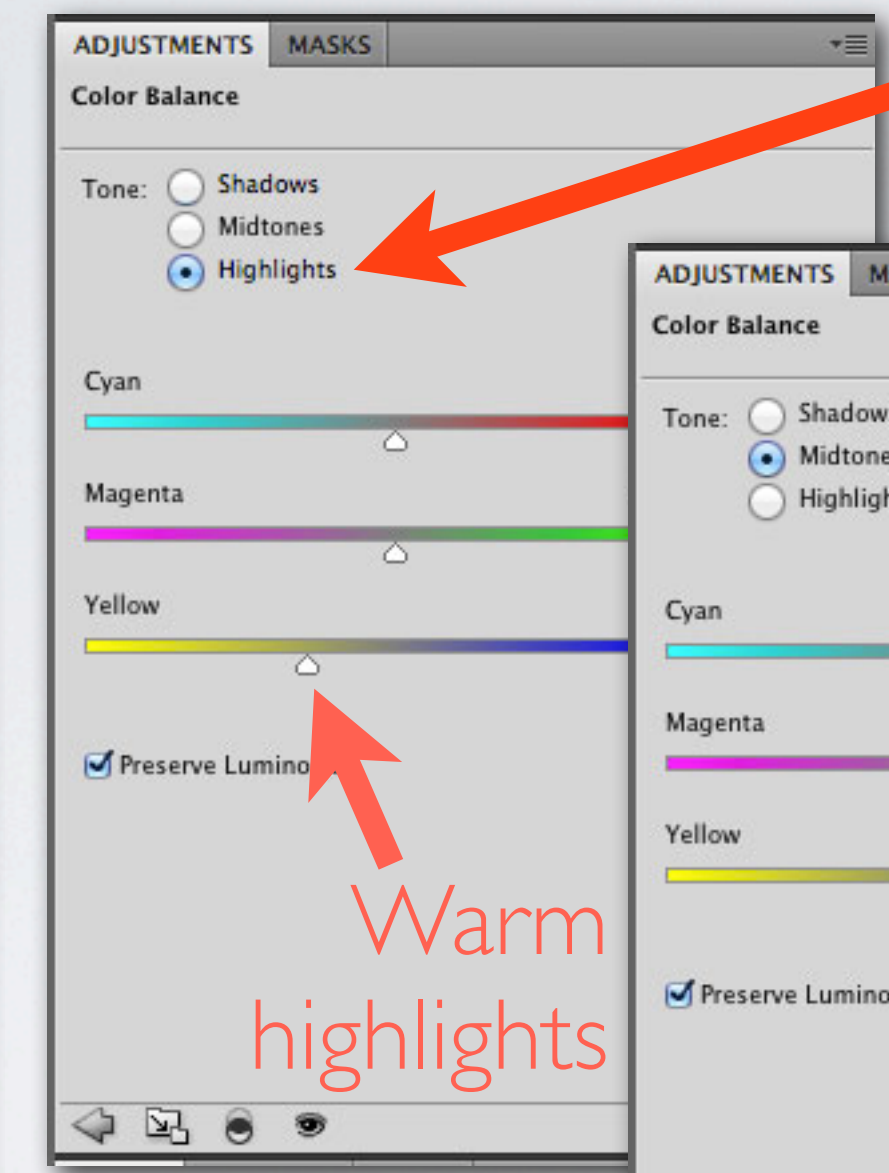

DESATURATED

Original

Hue/Saturation  
Adjustment  
Layer

Drag the  
Saturation  
slider left for  
each color

Try leaving one  
color saturated

DESATURATE

# DESATURATE

Original

*Not finished...*

Adjust colors individually in all three tones

Color Balance Adjustment Layer

# COLOR BALANCE

# DESATURATED & COLOR BALANCED